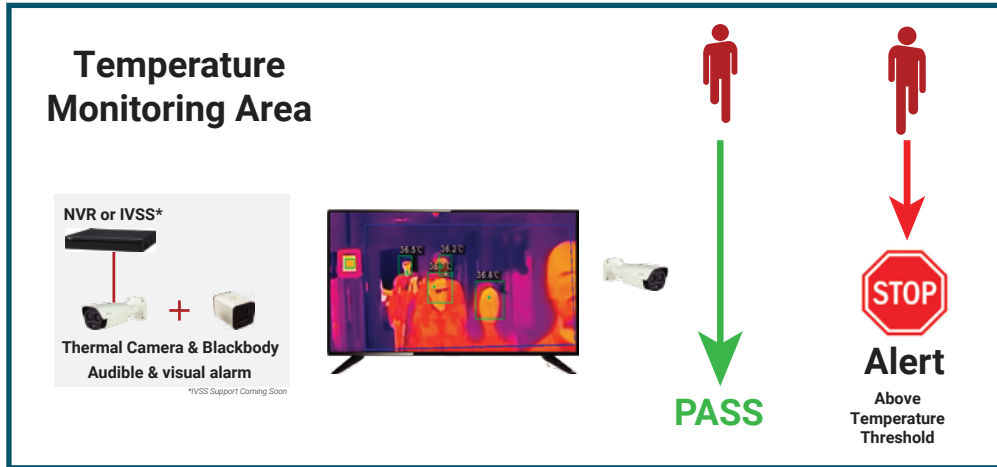

Casino Entrances & Lobby Area

Hotel Check Ins

Parking Entrances

Entrance

Interoperability with 3rd Party Solutions

Dahua thermal alarm functions are currently supported with third-party technology partners including Axon, Genetec, Milestone, and Qognify,* with more integrations coming in the future. Thermal temperature monitoring supports ONVIF Profiles S, G, and T, enabling the thermal camera to work with any ONVIF-supported partner.